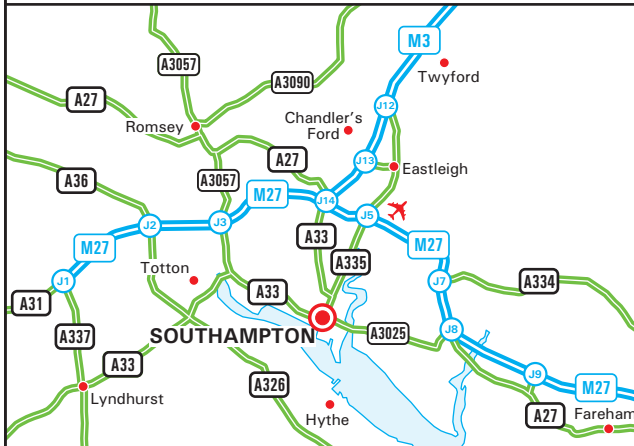

### From the North (M3 J14)

- Leave the M3 at Junction 14 and join the A33 (signed Southampton).
- Follow the A33 all the way into Southampton, until you come to a large roundabout called Charlotte Place.
- Take the fourth exit onto Brunswick Place.
- Turn first right onto Kings Park Road.
- Our office is located on the left hand side (see inset).

### From the East and West (M27 J3)

- Leave the M27 at Junction 3 onto the M271 to Southampton.
- At the end of the M271, turn left onto the A3024 dual carriageway. Follow the signs for 'Waterfront'.
- Continue onto Western Esplanade. Continue past the station.
- Turn left onto Havelock Road.
- Pass the Civic Centre on the right and continue onto Cumberland Place and then Brunswick Place.
- Turn left onto Kings Park Road.
- Our office is located on the left hand side (see inset).

### Train

- Southampton Central is served by trains from London Waterloo, Basingstoke, Brighton, Portsmouth, Bournemouth, Salisbury, Southampton Airport Parkway and Winchester.