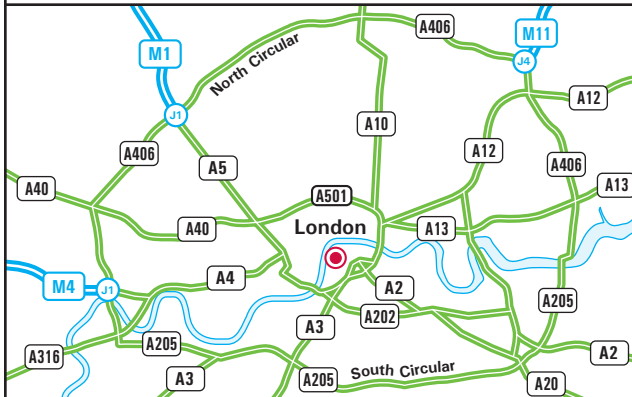

PH Warr plc

Property & Construction Surveyors

9th Floor
The Tower Building
11 York Road
London SE1 7NX
Tel: 020 7021 0333 - Fax: 020 7803 9777
www.phwarr.com

Our offices are located adjacent to Waterloo station and opposite the Shell Centre.

By Underground

- Waterloo - Bakerloo, Jubilee, Northern and Waterloo & City lines.
- Westminster - Circle, District & Jubilee lines.
- Charing Cross - Bakerloo & Northern lines.

Bus

- Services 76, 77, 211, 341, 381, 507 & RV1 all stop on York Road.

Train

- The nearest mainline station is Waterloo
- For further information about train times and fares, please telephone National Rail Enquiries Line on 08457 48 49 50.

- For further information about public transport in London visit the Transport for London website at www.tfl.gov.uk