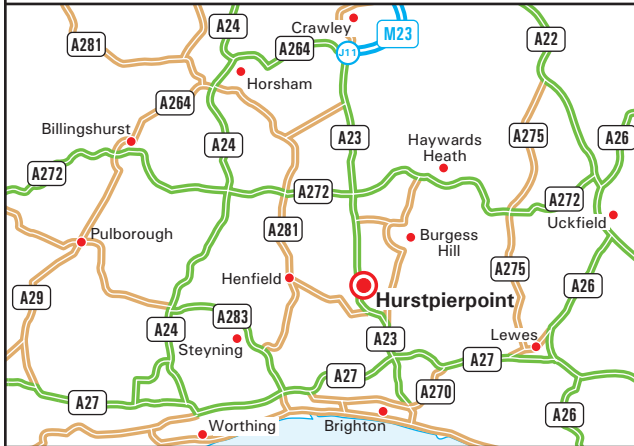

PH Warr plc

Property & Construction Surveyors

Randolphs Farm
Bedlam Street
Hurstpierpoint

Brighton BN6 9EL

Tel: 01273 834333 - Fax: 01273 834555

www.phwarr.com

From M23 / Crawley

- Join the A23 heading South towards Brighton.
- Continue onto the A23 for 9 miles passing the Hickstead showjumping course.
- Leave the A23 at the B2118 / Sayers Common Junction.
- Join the B2118 and continue for 2.7 miles, passing through the villages of Sayers Common and Albourne.
- Continue to the junction with the B2117.
- Turn left onto the B2117 towards Hurstpierpoint
- Pass over the A23 and continue onto Brighton Road
- Turn right by the red postbox for Randolphs Farm (see inset)

From A27 / Brighton

- Join the A23 heading North towards Crawley / M23.
- Continue onto the A23 for 4.1 miles until the junction with the B2117.
- Turn right at the end of the slip road onto the B2117 towards Hurstpierpoint
- Pass over the A23 and continue onto Brighton Road
- Turn right by the red postbox for Randolphs Farm (see inset)

Train

- Hassocks is served by trains from Brighton, Gatwick Airport, London Blackfriars, Luton & Bedford.
- Taxis are available at the station.